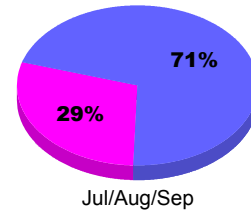

YTD Status Quo Clubs 2012-2013

Status Quo Clubs Compared to Status Quo Members

Legend: Status Quo Clubs (Cyan), Total Status Quo Members (Green)

MEMBERSHIP

**Membership Results
2012-2013**

**Membership
2011-2012**

Month	Net Memb Goal	Actual New Memb	Actual Dropped Memb	Gain/Loss of Memb	Gain/Loss of Memb
Jul/Aug/Sep		11	-15	-4	-12
Totals		11	-15	-4	-12

Membership Results 2012-2013

Goal, New, Dropped, Gain/Loss

Legend: Goal (Cyan), Actual (Green), Dropped (Yellow), Gain Loss (Magenta)

Comparison of Membership Gain/Loss

Current Year Compared to the Previous Year

Legend: Current Year (Cyan), Previous Year (Green)

Gender Comparison 2012-2013

Jul/Aug/Sep

Legend: Male (Blue), Female (Magenta)