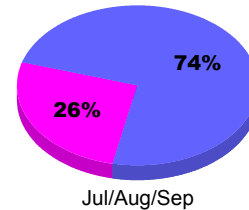

YTD Status Quo Clubs 2012-2013

Status Quo Clubs Compared to Status Quo Members

Legend: Status Quo Clubs (Cyan), Total Status Quo Members (Green)

MEMBERSHIP

**Membership Results
2012-2013**

**Membership
2011-2012**

Month	Net Memb Goal	Actual New Memb	Actual Dropped Memb	Gain/Loss of Memb	Gain/Loss of Memb
Jul/Aug/Sep		19	-38	-19	-35
Totals		19	-38	-19	-35

Membership Results 2012-2013

Goal, New, Dropped, Gain/Loss

Legend: Goal (Cyan), Actual (Green), Dropped (Yellow), Gain Loss (Magenta)

Comparison of Membership Gain/Loss

Current Year Compared to the Previous Year

Legend: Current Year (Cyan), Previous Year (Green)

Gender Comparison 2012-2013

Jul/Aug/Sep

Legend: Male (Blue), Female (Magenta)